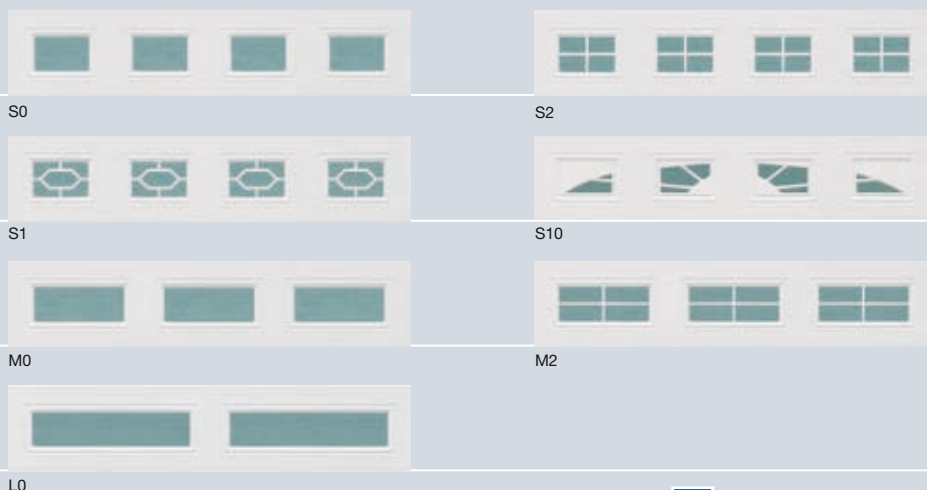

ThermoFrame // NEU

With the garage being attached to the house we recommend to fit a well insulated garage door. The new ThermoFrame frame improves the already good insulation characteristics of the double-skinned Hörmann garage doors even more and adds to energy savings.

Only by Hörmann

up to **15%*** improved insulation